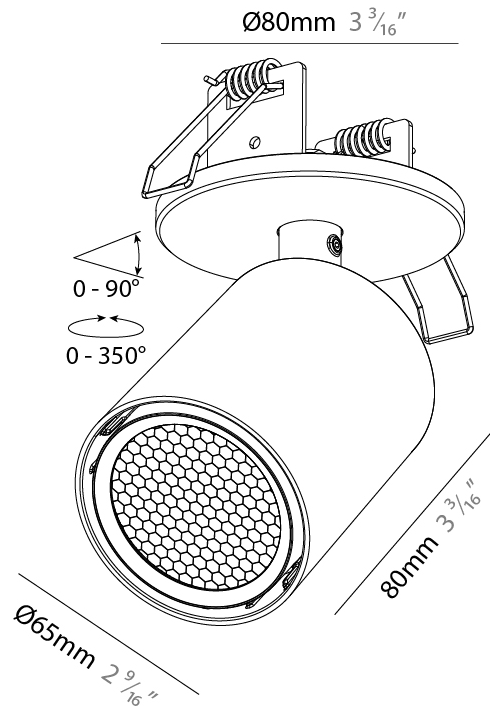

GENERAL

Series: Centriq
Subseries: Centriq In
Partner: Prolicht
Division: Architectural
Installation: Surface
Product Type: Spots
Mounting Location: Ceiling
Light Distribution: Adjustable / Downlight

PHYSICAL

Shape: Cylinder
Diameter (mm): 65
Diameter (in): 2 ⁹/₁₆
Height (mm): 120
Height (in): 4 ³/₄
Min. Recessing Depth (mm): 50
Min. Recessing Depth (in): 1 ¹⁵/₁₆

Fixture Finish: SSR / BKV / CWI / CRY / HAB / UFT / ITA / RUA / FTG / MYG / LOD / PUS / FRO / FUP / KIA / POP / BLS / SPG / MEY / GOH / CHC / COM / ABZ / JAG / OBR / MOS / ROR

Fixture Material: Aluminum Die Cast
Cut-out Measurements: Dia. 86mm / 3 3/8"

ELECTRICAL

Lamp Type: LED
Input Wattage (W): 14
Dimming: DALI Dimming / MATTER Dimming
Driver Included: Yes
Driver Location: Remote
Driver Type: Constant Current - Universal
Driver Class: Class 2
Input Voltage (V): 120
Constant Current (MA): 700mA

LED

Color Temperature (°K): 2700-6500 Tunable White
Max. Delivered Lumen (lm): Max 564
Nominal Lumen (lm): Max 664
CRI: >90 CRI
Efficiency (%): 99.6
Lamp Life (hrs): 50000

OPTICAL

Beam Angle: 12
Adjustability: Rotational 350°; Tilt 90°

RATINGS AND CERTIFICATIONS

Certified By: Certified for North American Standards
IP rating: IP20
Glare Rating: ≤ 16

PROJECT
TYPE
SPECIFIER
QUANTITY
DATE