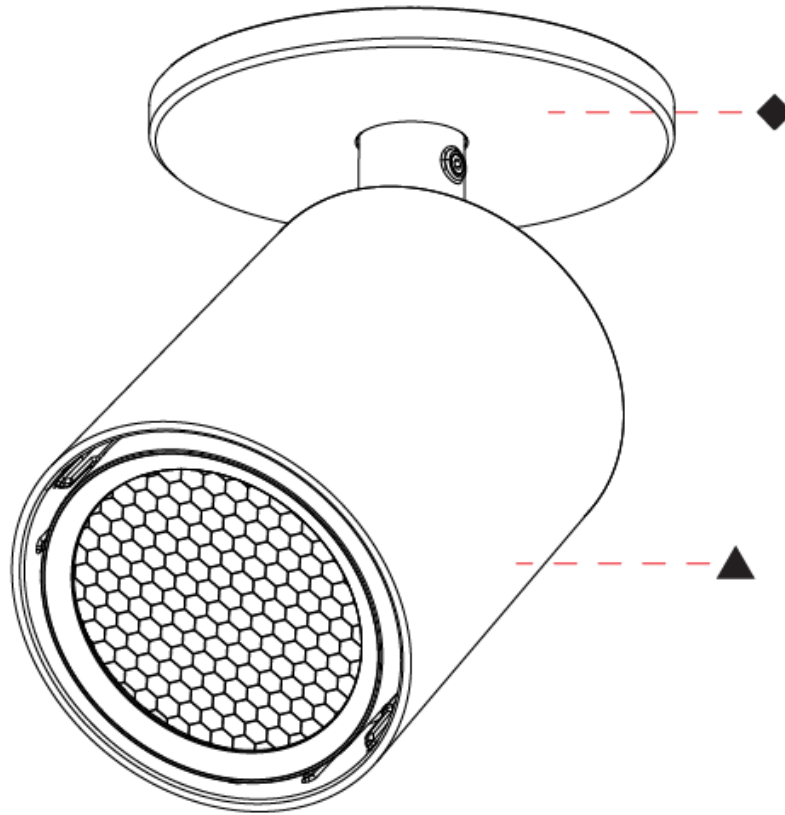

A3D438-

PROJECT	_____
TYPE	_____
SPECIFIER	_____
QUANTITY	_____
DATE	_____

A