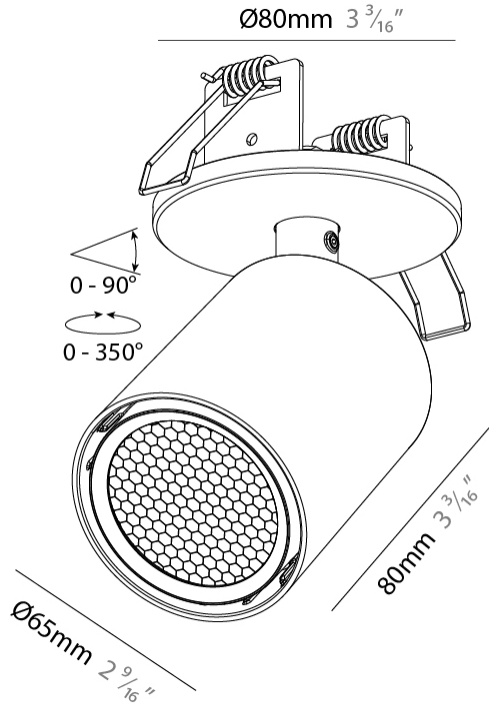

GENERAL

Series: Centriq
Subseries: Centriq In
Partner: Prolicht
Division: Architectural
Installation: Surface
Product Type: Spots
Mounting Location: Ceiling
Light Distribution: Adjustable / Downlight

PHYSICAL

Shape: Cylinder
Diameter (mm): 65
Diameter (in): 2 ⁹/₁₆
Height (mm): 120
Height (in): 4 ³/₄
Min. Recessing Depth (mm): 50
Min. Recessing Depth (in): 1 ¹⁵/₁₆
Fixture Finish: SSR / BKV / CWI / CRY / HAB / UFT / ITA / RUA / FTG / MYG / LOD / PUS / FRO / FUP / KIA / POP / BLS / SPG / MEY / GOH / CHC / COM / ABZ / JAG / OBR / MOS / ROR
Fixture Material: Aluminum Die Cast
Cut-out Measurements: Dia. 68mm / 2 11/16"

ELECTRICAL

Input Wattage (W): 8.2
Dimming: DALI Dimming / MATTER Dimming
Driver Included: Yes
Driver Location: Remote
Driver Type: Constant Current - Universal
Driver Class: Class 2
Input Voltage (V): 120
Constant Current (MA): 200mA

LED

Color Temperature (°K): 2700-6500 Tunable White
Max. Delivered Lumen (lm): Max 1251
Nominal Lumen (lm): Max 1460
CRI: >90 CRI
Efficiency (%): 99.6
Lamp Life (hrs): 50000

OPTICAL

Beam Angle: 24, 36, 52
Adjustability: Rotational 350°; Tilt 90°

RATINGS AND CERTIFICATIONS

Certified By: Certified for North American Standards
IP rating: IP20
Glare Rating: ≤ 16